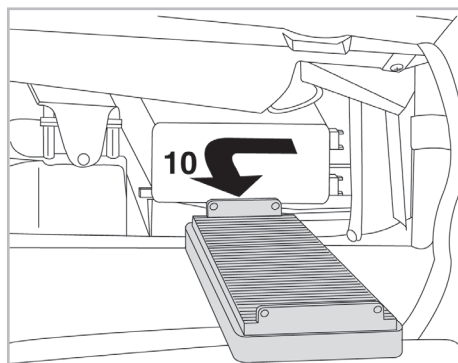

COMFORT

particle filter

715531

FH327

PA

WANT TO KNOW MORE?

www.valeo-techassist.com

FOR
MERCEDES

E CLASS (210) A+ (04/95 > 03/03) / S CLASS (220) A+ (09/98 >) / CL CLASS (215) A/C+/- (08/99 >) RHD

Valeo Service - Société par Actions simplifiée - Capital de 12 900 000 € - 70, rue Playel, 93285 Saint-Denis Cedex - France - B 306 486 408 RCS Bobigny