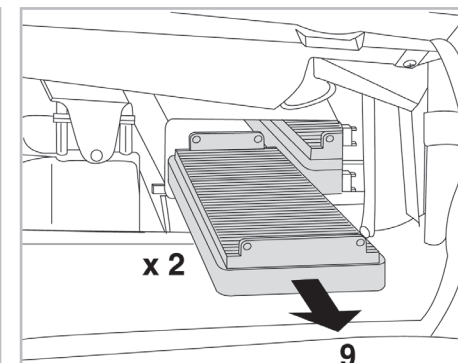

COMFORT

particle filter

715531

FH327

PA

WANT TO KNOW MORE?

www.valeo-techassist.com

FOR
MERCEDES

E CLASS (210) A+ (04/95 > 03/03) / S CLASS (220) A+ (09/98 >) / CL CLASS (215) A/C+/- (08/99 >) RHD

Valeo Service - Société par Actions simplifiée - Capital de 12 900 000 € - 70, rue Playel, 93285 Saint-Denis Cedex - France - B 306 486 408 RCS Bobigny