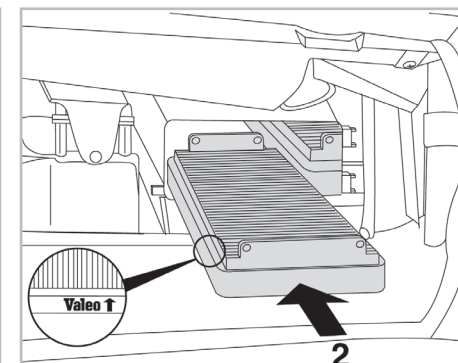

COMFORT

particle filter

715531

FH327

PA

WANT TO KNOW MORE?

www.valeo-techassist.com

FOR
MERCEDES

E CLASS (210) A+ (04/95 > 03/03) / S CLASS (220) A+ (09/98 >) / CL CLASS (215) A/C+/- (08/99 >) RHD

Valeo Service - Société par Actions simplifiée - Capital de 12 900 000 € - 70, rue Playel, 93285 Saint-Denis Cedex - France - B 306 486 408 RCS Bobigny