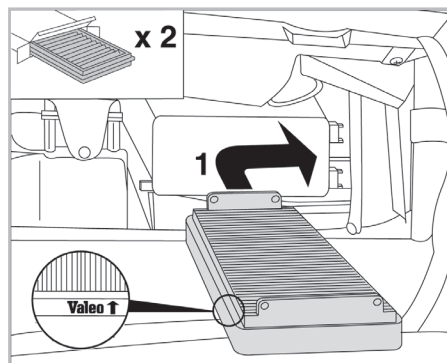

COMFORT

particle filter

715531

FH327

PA

WANT TO KNOW MORE?

www.valeo-techassist.com

FOR
MERCEDES

E CLASS (210) A+ (04/95 > 03/03) / S CLASS (220) A+ (09/98 >) / CL CLASS (215) A/C+/- (08/99 >) RHD

Valeo Service - Société par Actions simplifiée - Capital de 12 900 000 € - 70, rue Playel, 93285 Saint-Denis Cedex - France - B 306 486 408 RCS Bobigny