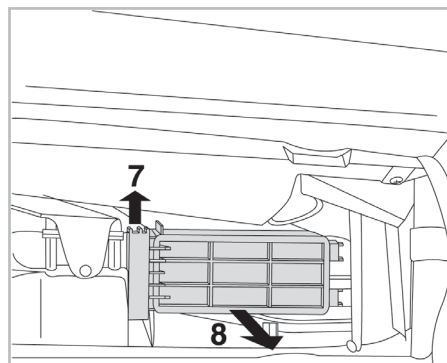

COMFORT

particle filter

715531

FH327

PA

WANT TO KNOW MORE?

www.valeo-techassist.com

FOR
MERCEDES

E CLASS (210) A+ (04/95 > 03/03) / S CLASS (220) A+ (09/98 >) / CL CLASS (215) A/C+/- (08/99 >) RHD

Valeo Service - Société par Actions simplifiée - Capital de 12 900 000 € - 70, rue Playel, 93285 Saint-Denis Cedex - France - B 306 486 408 RCS Bobigny