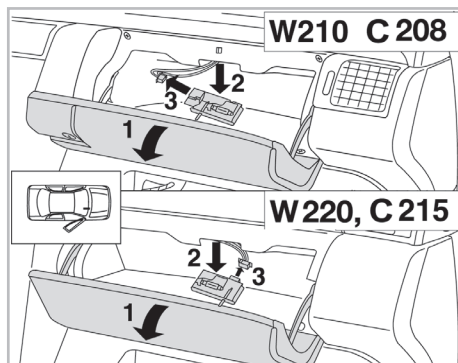

COMFORT

particle filter

715531

FH327

PA

WANT TO KNOW MORE?

www.valeo-techassist.com

FOR
MERCEDES

E CLASS (210) A+ (04/95 > 03/03) / S CLASS (220) A+ (09/98 >) / CL CLASS (215) A/C+/- (08/99 >) RHD

Valeo Service - Société par Actions simplifiée - Capital de 12 900 000 € - 70, rue Playel, 93285 Saint-Denis Cedex - France - B 306 486 408 RCS Bobigny