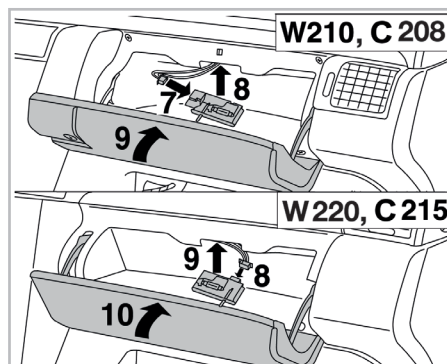

COMFORT

particle filter

715531

FH327

PA

WANT TO KNOW MORE?

www.valeo-techassist.com

FOR
MERCEDES

E CLASS (210) A+ (04/95 > 03/03) / S CLASS (220) A+ (09/98 >) / CL CLASS (215) A/C+/- (08/99 >) RHD

Valeo Service - Société par Actions simplifiée - Capital de 12 900 000 € - 70, rue Playel, 93285 Saint-Denis Cedex - France - B 306 486 408 RCS Bobigny